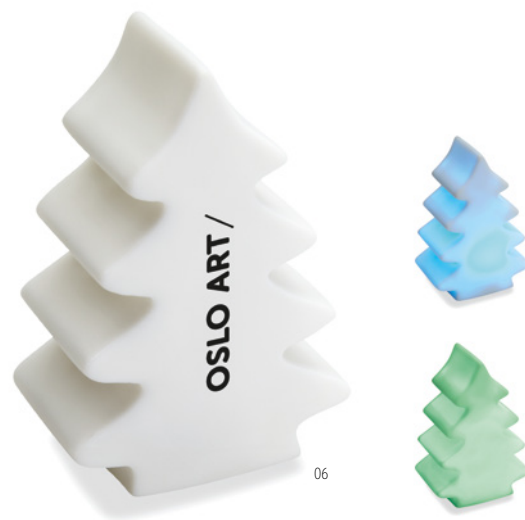

Lumitree CX1362

PVC LED colour changing light in tree shape. Mood lights colours: white, blue, purple, red, yellow and green. 3 LR44 batteries included. **Size** 10x4x7 cm
Print technique Pad printing