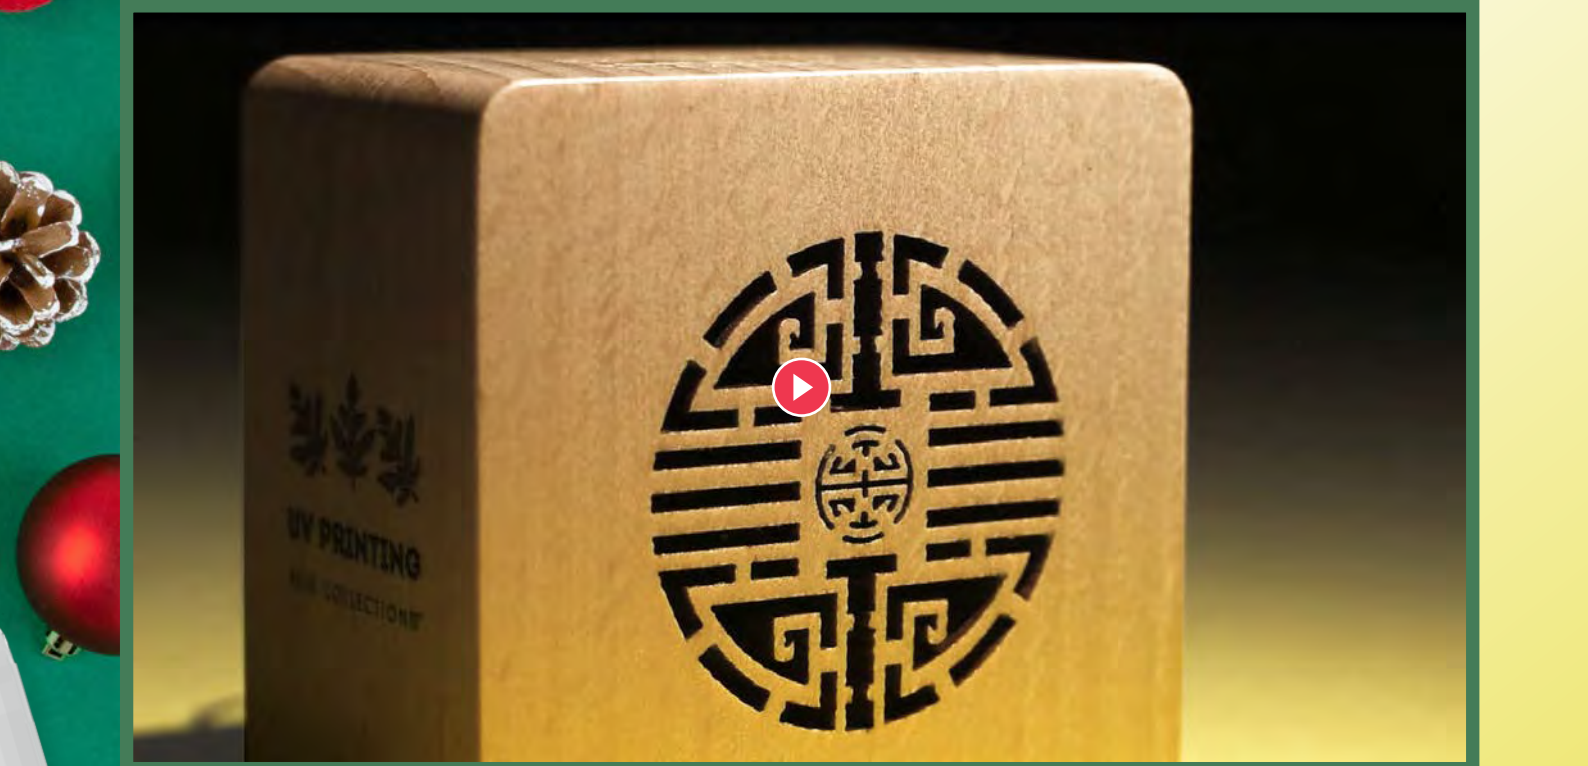

Orient

NEW

09144

Wireless speaker ORIENT

- 60 x 60 x 40 mm
- plastic, wood
- laser engraving GD,
  pad printing N3,
  direct UV printing UV2

15,06 €