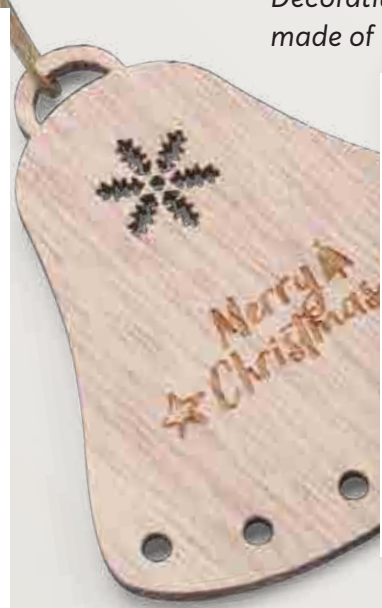

6,32 €

08119

Christmas decoration ZIMA

- 180 x 240 x 10 mm
- wood, paper
- laser engraving GD, pad printing N2

6,32 €

Set consists of 3 hangers

08133

Set of pendants FERI

- 235 x 90 x 15 mm
- wood
- laser engraving GD, pad printing N2

4,12 €

Decorative hanger
made of wood

08131

Hanger BELL

- 70 x 75 x 2 mm
- wood
- laser engraving GD, pad printing N2

0,49 €

Set of 4 scratch-off Christmas tree hangers. You can make your own unique Christmas balls with a bamboo stick.