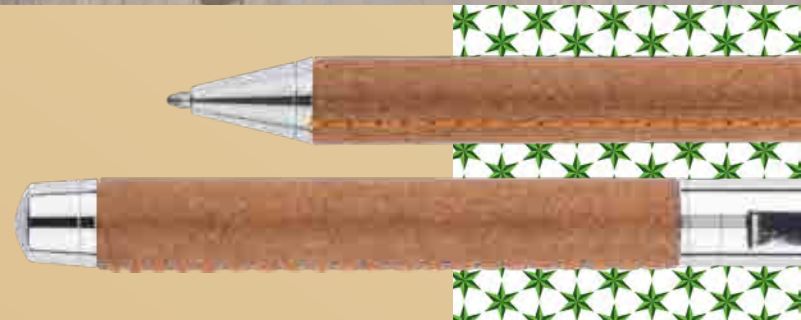

The set contains a pen
and a roller pen. Body made
of natural recycled leather.

15

09

19681

Writing set OHIO

- 179 x 55 x 31 mm;
  pens: 136 x ø10 mm
- metal, recycled leather, plastic
- laser engraving GM,
  direct UV printing UV1, UV2,
  pad printing N2

12,70 €