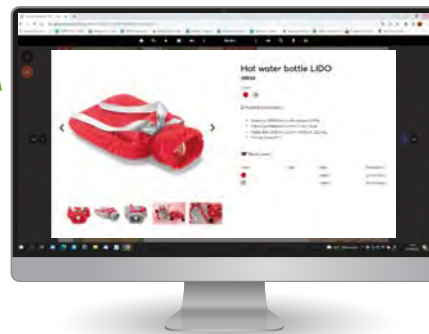

Marking Technique

LASER ENGRAVING
symbol: GPX, GP, GMX, GM, GS, GD, GR

LASER ENGRAVING CO2
symbol: GD

PAD PRINTING
symbol: NOX, N1, N2, N3, N4

DEBOSSING
symbol: T1, T2

UV PRINTING
symbol: UV1, UV2, UV3

EMBROIDERY
symbol: H

SCREEN PRINTING HEAT TRANSFER
symbol: TS1, TS2

SCREEN PRINTING
symbol: S0, S1, S2

DOMING
symbol: D1, D2, D3

SUBLIMATION
symbol: B1, B2

DTF
symbol: C1, C2, C3

All markings (Your Logo, Merry Christmas) presented on the products in this catalogue are shown only for the displaying marking possibilities and informational purpose.

Discover the features of our NEW online catalog!

PRODUCT CARD

Even more informations at hand!

After clicking on the product description, you will be able to see additional information, including other photos of the product, colour variants, or current stock levels.

VIDEOS

You can watch all the movies without leaving the catalog pages!

Thanks to the animated icon, you will not miss any clip presenting the advantages of our new products.